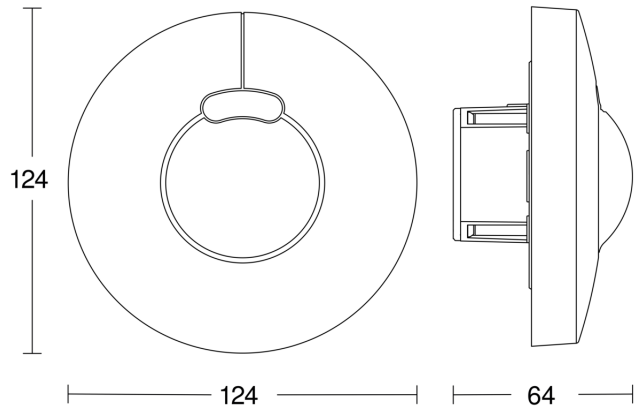

HF 3360

DALI-2 Application Controller - concealed, rd.
EAN 4007841 033750

Technical specifications

Type	Motion detectors
Dimensions (Ø x H)	124 x 64 mm
Mains power supply	220 – 240 V / 50 – 60 Hz
Sensor Technology	High frequency
Application, place	Indoors
Installation site	wall, ceiling, corner
Installation	Concealed wiring
Mounting height	2,00 – 4,00 m
Reach, radial	Ø 8 m (50 m ²)
Reach, tangential	Ø 8 m (50 m ²)
HF-system	5,8 GHz
Detection angle	360 °
Angle of aperture	180 °
Optimum mounting height	2,8 m
Mechanical scalability	No
Sneak-by guard	Yes
Capability of masking out individual segments	No
Electronic scalability	Yes
Detection	also through glass, wood and stud walls
Twilight setting TEACH	Yes
Twilight setting	2 – 1000 lx
Time setting	5 s – 15 Min.

Detection Zone

Mögliche Montagehöhe: 2,00 m – 4,00 m
Orange: radial und tangential

Dimension Drawing

Master circuit diagram

Master/slave interconnection circuit diagram